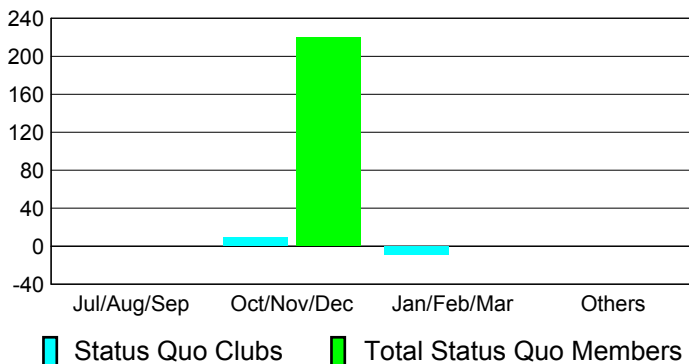

Club Results 2010-2011

Goal, New, Dropped, Gain/Loss

Comparison of Club Gain/Loss

Current Year Compared to the Previous Year

YTD Status Quo Clubs 2010-2011

Status Quo Clubs Compared to Status Quo Members

MEMBERSHIP

Membership Results
2010-2011

Membership
2009-2010

Month	Net Memb Goal	Actual New Memb	Actual Dropped Memb	Gain/Loss of Memb	Gain/Loss of Memb
Jul/Aug/Sep	-3	50	-39	11	-32
Oct/Nov/Dec	50	34	-172	-138	10
Jan/Feb/Mar	40	127	-44	83	17
Apr/May/June	40	173	-75	98	372
Totals	127	384	-330	54	367