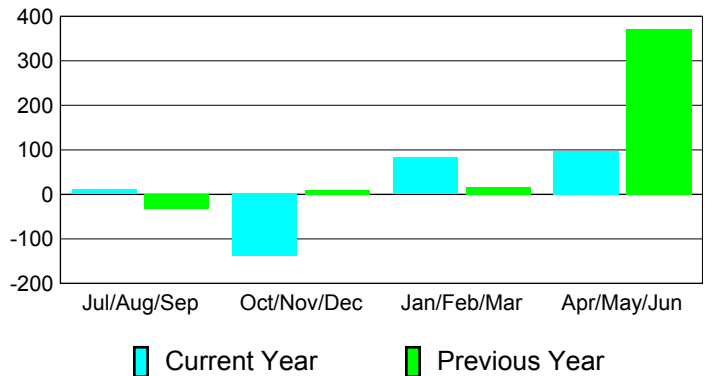

Membership Results
2010-2011

Membership
2009-2010

Month	Net Memb Goal	Actual New Memb	Actual Dropped Memb	Gain/Loss of Memb	Gain/Loss of Memb
Jul/Aug/Sep	-3	50	-39	11	-32
Oct/Nov/Dec	50	34	-172	-138	10
Jan/Feb/Mar	40	127	-44	83	17
Apr/May/June	40	173	-75	98	372
Totals	127	384	-330	54	367

Membership Results 2010-2011

Goal, New, Dropped, Gain/Loss

Comparison of Membership Gain/Loss

Current Year Compared to the Previous Year

Gender Comparison 2010-2011

Jul/Aug/Sep

Oct/Nov/Dec

Jan/Feb/Mar

Apr/May/June

Male

Female