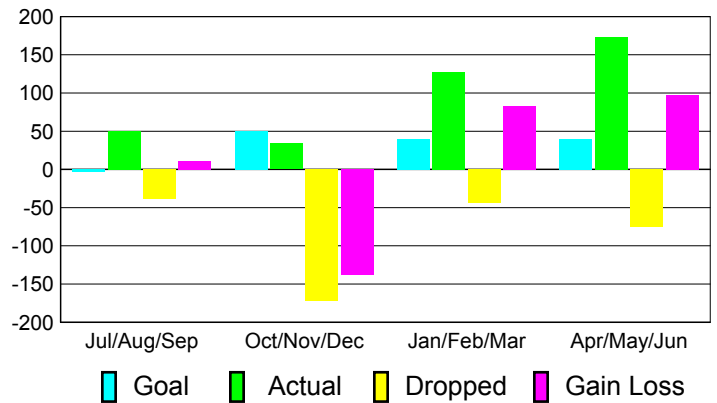

Membership Results 2010-2011

Goal, New, Dropped, Gain/Loss

Comparison of Membership Gain/Loss

Current Year Compared to the Previous Year