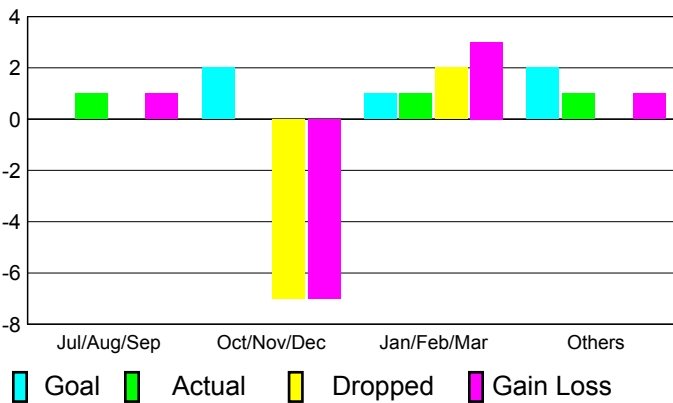

2010-2011 GMT Reports for District (or Undistricted) **District LB 2**

GMT: **Mr. Edison Karnopp**

Location: **BRAZIL**

GMT CA: **3**

CLUBS

Club Results
2010-2011

Clubs
2009-2010

Month	New Club Goal	Actual New Clubs	Actual Dropped Clubs	Gain/Loss of Clubs	Gain/Loss of Clubs
Jul/Aug/Sep	0	1	0	1	0
Oct/Nov/Dec	2	0	-7	-7	0
Jan/Feb/Mar	1	1	2	3	0
Apr/May/June	2	1	0	1	13
Totals	5	3	-5	-2	13

Club Results 2010-2011

Goal, New, Dropped, Gain/Loss

Comparison of Club Gain/Loss

Current Year Compared to the Previous Year

YTD Status Quo Clubs 2010-2011

Status Quo Clubs Compared to Status Quo Members

MEMBERSHIP

Membership Results
2010-2011

Membership
2009-2010

Month	Net Memb Goal	Actual New Memb	Actual Dropped Memb	Gain/Loss of Memb	Gain/Loss of Memb
Jul/Aug/Sep	-3	50	-39	11	-32
Oct/Nov/Dec	50	34	-172	-138	10
Jan/Feb/Mar	40	127	-44	83	17
Apr/May/June	40	173	-75	98	372
Totals	127	384	-330	54	367