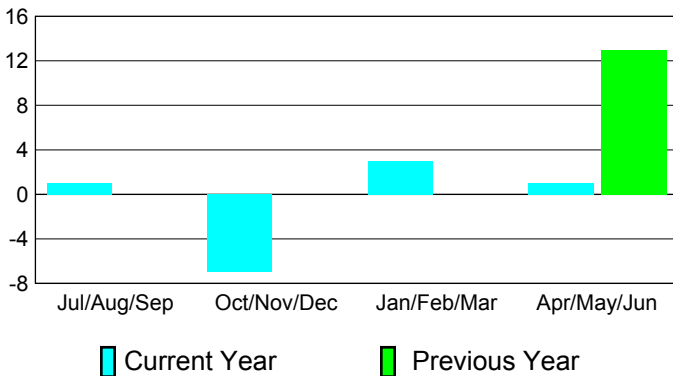

2010-2011 GMT Reports for District (or Undistricted) **District LB 2**

GMT: **Mr. Edison Karnopp**

Location: **BRAZIL**

GMT CA: **3**

CLUBS

Club Results
2010-2011

Clubs
2009-2010

Month	New Club Goal	Actual New Clubs	Actual Dropped Clubs	Gain/Loss of Clubs	Gain/Loss of Clubs
Jul/Aug/Sep	0	1	0	1	0
Oct/Nov/Dec	2	0	-7	-7	0
Jan/Feb/Mar	1	1	2	3	0
Apr/May/June	2	1	0	1	13
Totals	5	3	-5	-2	13

Club Results 2010-2011

Goal, New, Dropped, Gain/Loss

Comparison of Club Gain/Loss

Current Year Compared to the Previous Year

YTD Status Quo Clubs 2010-2011

Status Quo Clubs Compared to Status Quo Members

MEMBERSHIP